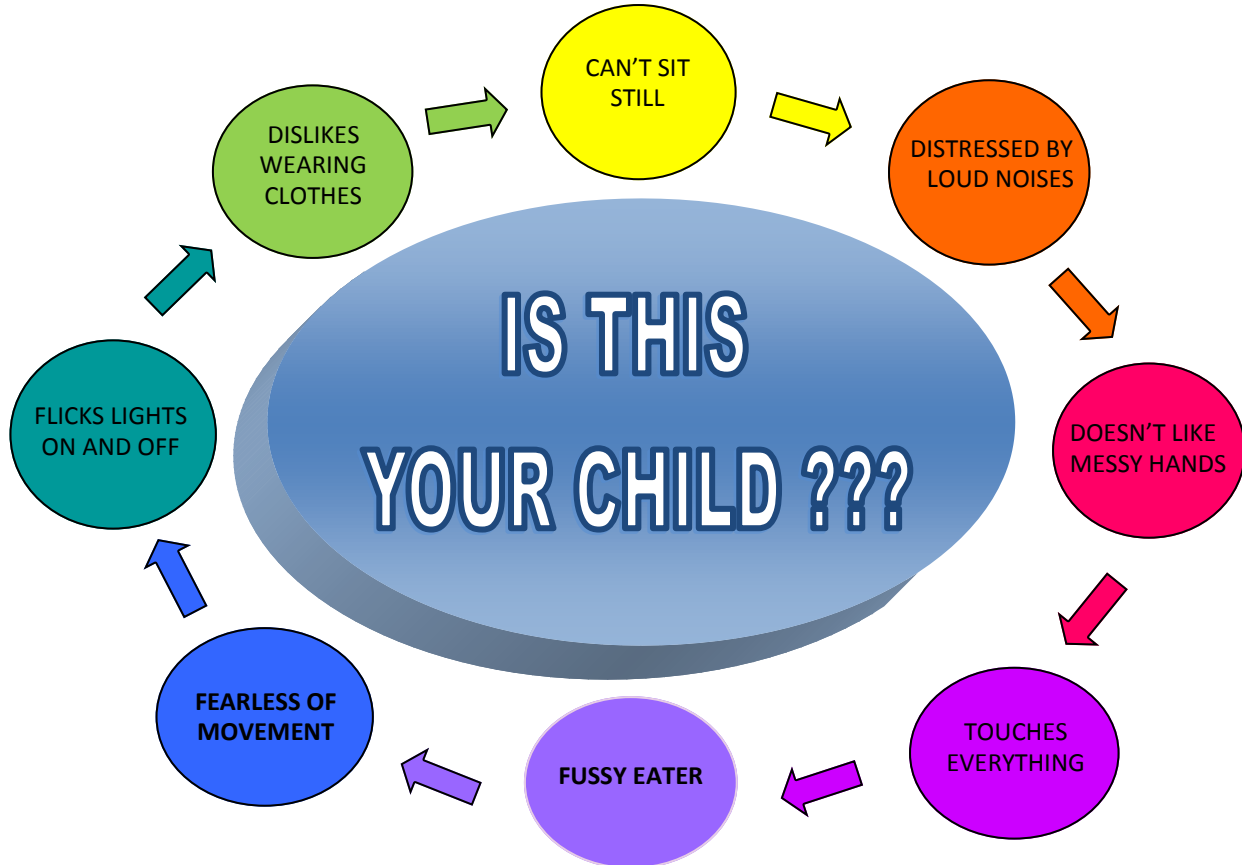

SENSORY WORKSHOP FOR PARENTS

<u>Summer Term</u>	
<u>North/East</u> Venue: Hatters Space Community Centre, Upper Abbey Street, Nuneaton, Warwickshire. CV11 5DN Times: 9.30am-12.30pm	<u>Centre/South</u> Venue: Church of the Latter Day Saints, Birmingham Road, Warwick (Next to Saltisford Office Park - CV34 4LU) Times: 9.30am – 12.30pm
Wednesday 1 st July 2015 Wednesday 8 th July 2015	Wednesday 24 th June 2015 Wednesday 1 st July 2015
<u>Winter Term</u>	
Venue: Hatters Space Community Centre, Upper Abbey Street, Nuneaton, Warwickshire. CV11 5DN Times: 9.30am-12.30pm	Venue: Church of the Latter Day Saints, Birmingham Road, Warwick (Next to Saltisford Office Park - CV34 4LU) Times: 9.30am – 12.30pm
Wednesday 20 th January 2016 Wednesday 27 th January 2016	Wednesday 3 rd February 2016 Wednesday 10 th February 2016